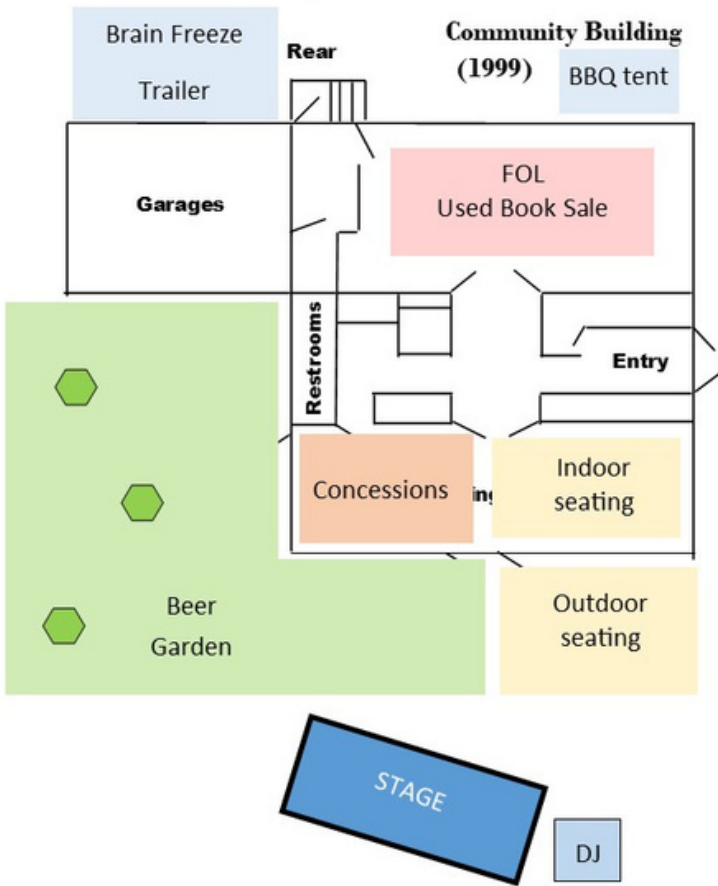

Brown Street

East Columbus Street